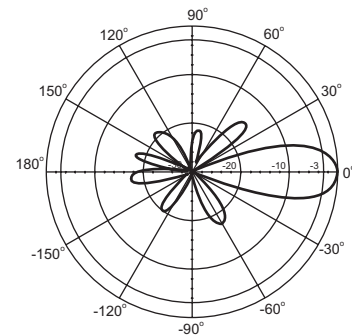

### Electrical Specification

Frequency range	2400 MHz - 2500 MHz
Gain	12 dBi
VSWR	1.5 : 1 Max.
Polarization	Linear vertical
HPBW / horizontal	50°
HPBW / vertical	50°
Front to back ratio	15 dB
Downtilt	0°
Power handling	50 W (cw)
Impedance	50 Ohms
Connector	N female or SMA female
Cable	UL198; 32cm

Vertical

Horizontal

Dimensions (mm)