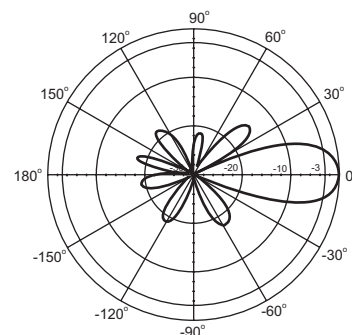

### Electrical Specification

Frequency range	2400 MHz - 2500 MHz
Gain	12 dBi
VSWR	1.5 : 1 Max.
Polarization	Linear vertical
HPBW / horizontal	50°
HPBW / vertical	50°
Front to back ratio	15 dB
Downtilt	0°
Power handling	50 W (cw)
Impedance	50 Ohms
Connector	N female or SMA female
Cable	UL198; 32cm

Vertical

Horizontal

Dimensions (mm)