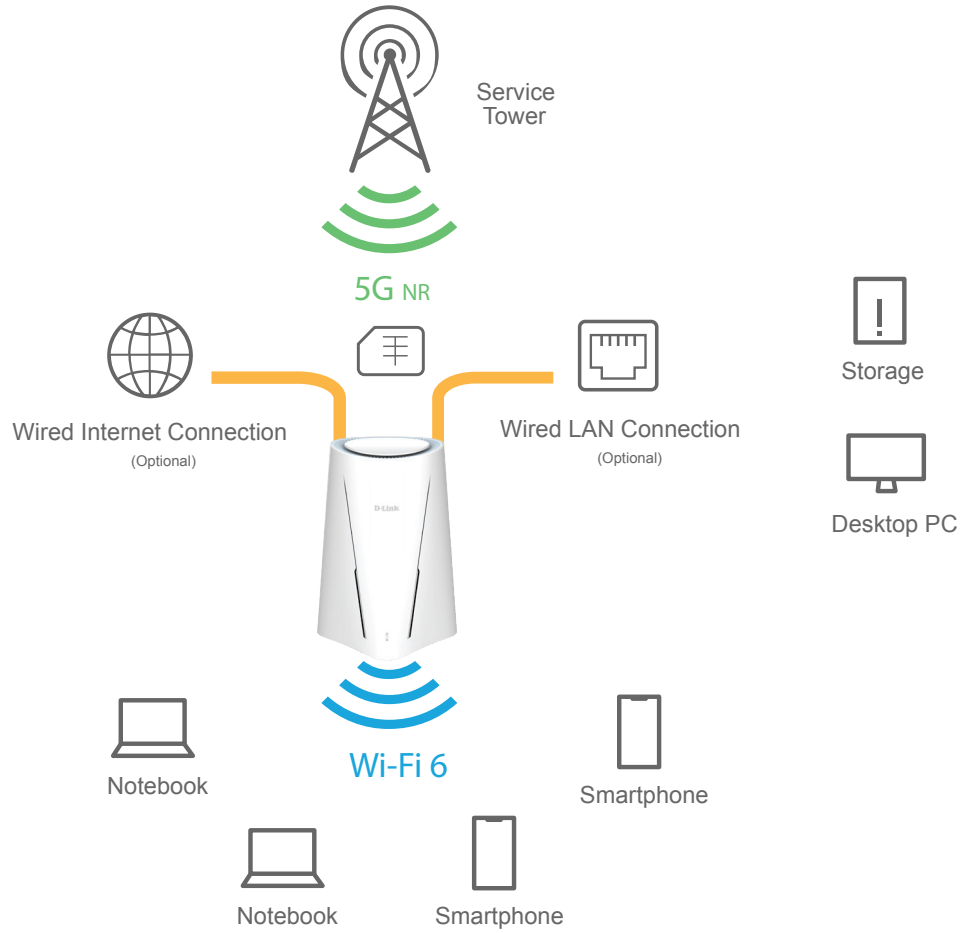

Secure Network

Keep your network safe with parental control, guest Wi-Fi, WPA3™ encryption and IEC 62443-4-1 security certification

Network Setup

Rear Panel

General	
Device Interfaces	<ul style="list-style-type: none"> • 1 x Gigabit Ethernet LAN port • 1 x Gigabit Ethernet WAN port • 1 x WPS button • 1 x Reset button • 1 x Power button • 1 x SIM card slot • 1 x Power connector
Antenna Type	<ul style="list-style-type: none"> • 2 x 2.4 GHz WLAN internal antennas • 2 x 5 GHz WLAN internal antennas • 4 x LTE/5G NR internal antennas
Data Signal Rates ¹	<ul style="list-style-type: none"> • 5G NR (SA mode) Downlink up to 2.4 Gbps/Uplink up to 900 Mbps • 5G NR (NSA mode) Downlink up to 3.4 Gbps/Uplink up to 550 Mbps • LTE Downlink up to 1.6 Gbps/Uplink up to 200 Mbps • DC-HSPA Downlink up to 42 Mbps/Uplink up to 5.76 Mbps
Wi-Fi Data Rates ¹	<ul style="list-style-type: none"> • 5 GHz up to 2402 Mbps • 2.4 GHz up to 574 Mbps
IEEE Standard	<ul style="list-style-type: none"> • IEEE 802.11ax/ac/n/g/b/a • IEEE 802.3u/ab
Frequency Support ²	<ul style="list-style-type: none"> • 5G: <ul style="list-style-type: none"> • SA: n1/3/5/7/8/20/28/38/40/41/71/75/76/77/78 • NSA: n1/3/5/7/8/20/28/38/40/41/71/75/76/77/78 • LTE: B1/3/5/7/8/20/28/32/38/40/41/42/43/71 • WCDMA: B1/B5/B8
Functionality	
Security Protocol	<ul style="list-style-type: none"> • WPA (Wi-Fi Protected Access) • WPA2 • WPA3 • WPS (Wi-Fi Protected Setup)
Firewall	<ul style="list-style-type: none"> • Stateful Packet Inspection • Anti-spoofing Checking • IP/MAC Address Filtering • 1 x DMZ
Software	
Device Management	<ul style="list-style-type: none"> • D-Link Falcon app (iOS and Android) • Web UI
Physical	
LED	Power / Status/ WPS
Dimensions	137 x 146 x 205 mm
Weight	623 g
Power Adapter	12 V / 2.5 A
Operating Temperature	0 to 40 °C
Storage Temperature	-10 to 70 °C
Operating Humidity	10% to 90% non-condensing
Storage Humidity	0% to 95% non-condensing
Certifications	CE
Ordering Information	
G530	5G NR AX3000 Wi-Fi 6 Router