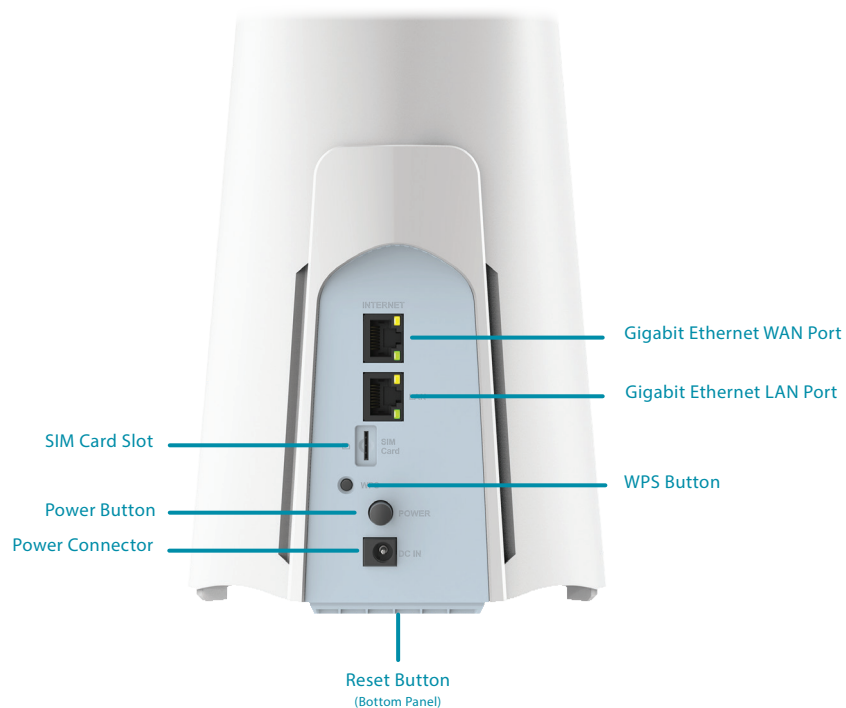

Secure Network

Keep your network safe with parental control, guest Wi-Fi, WPA3™ encryption and IEC 62443-4-1 security certification

Network Setup

Rear Panel

General	
Device Interfaces	<ul style="list-style-type: none"> • 1 x Gigabit Ethernet LAN port • 1 x Gigabit Ethernet WAN port • 1 x WPS button • 1 x Reset button • 1 x Power button • 1 x SIM card slot • 1 x Power connector
Antenna Type	<ul style="list-style-type: none"> • 2 x 2.4 GHz WLAN internal antennas • 2 x 5 GHz WLAN internal antennas • 4 x LTE/5G NR internal antennas
Data Signal Rates ¹	<ul style="list-style-type: none"> • 5G NR (SA mode) Downlink up to 2.4 Gbps/Uplink up to 900 Mbps • 5G NR (NSA mode) Downlink up to 3.4 Gbps/Uplink up to 550 Mbps • LTE Downlink up to 1.6 Gbps/Uplink up to 200 Mbps • DC-HSPA Downlink up to 42 Mbps/Uplink up to 5.76 Mbps
Wi-Fi Data Rates ¹	<ul style="list-style-type: none"> • 5 GHz up to 2402 Mbps • 2.4 GHz up to 574 Mbps
IEEE Standard	<ul style="list-style-type: none"> • IEEE 802.11ax/ac/n/g/b/a • IEEE 802.3u/ab
Frequency Support ²	<ul style="list-style-type: none"> • 5G: <ul style="list-style-type: none"> • SA: n1/3/5/7/8/20/28/38/40/41/71/75/76/77/78 • NSA: n1/3/5/7/8/20/28/38/40/41/71/75/76/77/78 • LTE: B1/3/5/7/8/20/28/32/38/40/41/42/43/71 • WCDMA: B1/B5/B8
Functionality	
Security Protocol	<ul style="list-style-type: none"> • WPA (Wi-Fi Protected Access) • WPA2 • WPA3 • WPS (Wi-Fi Protected Setup)
Firewall	<ul style="list-style-type: none"> • Stateful Packet Inspection • Anti-spoofing Checking • IP/MAC Address Filtering • 1 x DMZ
Software	
Device Management	<ul style="list-style-type: none"> • D-Link Falcon app (iOS and Android) • Web UI
Physical	
LED	Power / Status/ WPS
Dimensions	137 x 146 x 205 mm
Weight	623 g
Power Adapter	12 V / 2.5 A
Operating Temperature	0 to 40 °C
Storage Temperature	-10 to 70 °C
Operating Humidity	10% to 90% non-condensing
Storage Humidity	0% to 95% non-condensing
Certifications	CE
Ordering Information	
G530	5G NR AX3000 Wi-Fi 6 Router