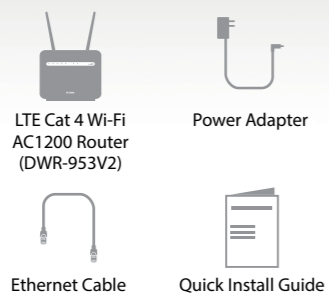

D-Link®

D-Link®
DWR-953V2
LTE Cat 4 Wi-Fi
AC1200 Router

Minimum Requirements
+ Computer or mobile device with 802.11ac/n/g wireless adapter
+ Internet Explorer® 10, Firefox® 36, Chrome™ 40, or Safari 8
+ Mini SIM Card
+ Subscription with a mobile Internet Service Provider

What's in the Box