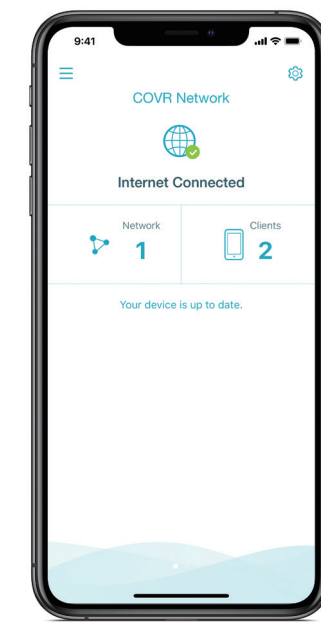

GB:255*135*232mm

D-Link®

D-Link®

COVAX

NEXT GENERATION

Wi-Fi 6
AX1800

AX1800 Dual-Band Whole Home Mesh Wi-Fi 6 System (2-Pack)

- Next-gen Wi-Fi 6 Speeds!
- Enhanced Profile-based Parental Control
- High Performance
- More Coverage
- One Seamless Network

Cover your Whole Home in Seamless Mesh Wi-Fi

2-Pack
Coverage up to 420 sqm

420 sqm.

COVR-X1862

D-Link Wi-Fi app

Wi-Fi management in the palm of your hand. Set up and manage your wireless network and set parental controls, all from your smartphone or tablet.

COVR-X1862

Ver. 1.00(EU)
2020/12/18
255x135x232mm

Faster Dual Band Speeds

Coverage up to 420 sqm.

4x MORE
Device Capacity Than AC Wi-Fi

COVAX
NEXT GENERATION

Covr provides seamless, reliable Wi-Fi that covers every square inch of your home. Designed for today's device-dense homes, the Covr AX solution is perfect for 4K streaming, VR gaming, video calling and keeping all your smart home devices connected.

Covr is a scalable solution. Add extra Covr Points where you need more coverage.

DE DEUTSCH

PL POLSKI

FR FRANÇAIS

CS ČESKY

ES ESPAÑOL

IT ITALIANO

NL NEDERLANDS

PT PORTUGUÊS

RO ROMÂNĂ

SK SLOVENSKY