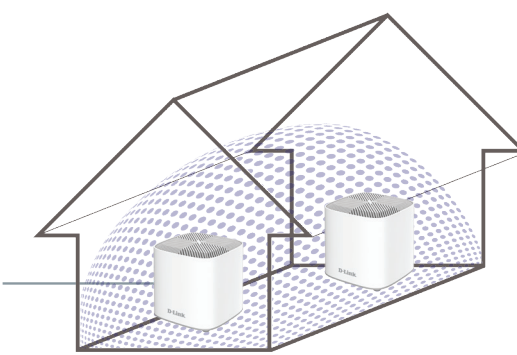

Coverage up to 420 sqm.