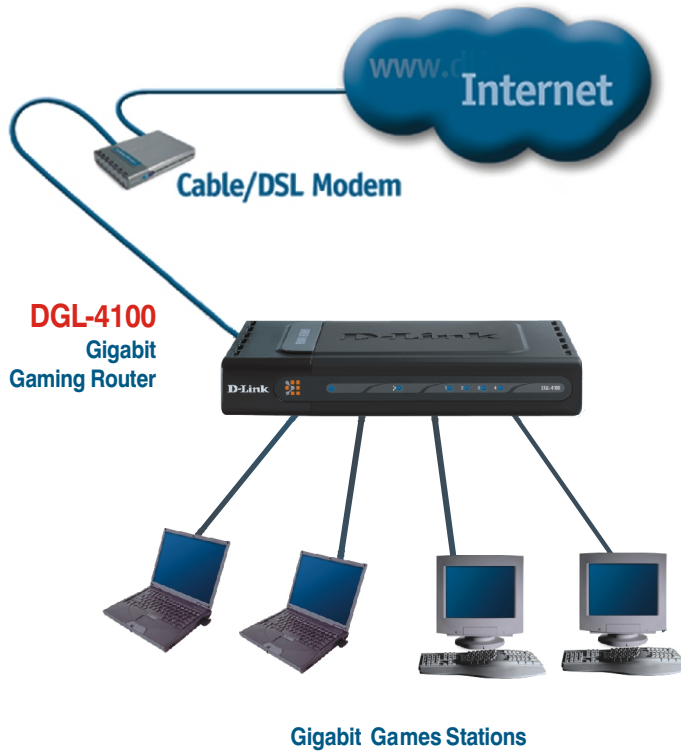

Gigabit Gaming Router

Connecting Gigabit Games Stations to DGL-4100 Gigabit Gaming Router for Streamline Video On-Line Gaming

D-Link Worldwide Offices

U.S.A	TEL: 1-800-326-1688	FAX: 1-866-743-4905	Luxemburg	TEL: 32-(0)2-517-7111	FAX: 32-(0)2-517-6500
Canada	TEL: 1-905-8295033	FAX: 1-905-8295223	Poland	TEL: 48-(0)-22-583-92-75	FAX: 48-(0)-22-583-92-76
Europe (U. K.)	TEL: 44-20-8731-5555	FAX: 44-20-8731-5511	Hungary	TEL: 36-(0)-1-461-30-00	FAX: 36-(0)-1-461-30-09
Germany	TEL: 49-6196-77990	FAX: 49-6196-7799300	Singapore	TEL: 65-6774-6233	FAX: 65-6774-6322
France	TEL: 33-1-30238688	FAX: 33-1-30238689	Australia	TEL: 61-2-8899-1800	FAX: 61-2-8899-1868
Netherlands	TEL: 31-10-282-1445	FAX: 31-10-282-1331	India	TEL: 91-022-26526696	FAX: 91-022-26528914
Belgium	TEL: 32(0)2-517-7111	FAX: 32(0)2-517-6500	Middle East (Dubai)	TEL: 971-4-3916480	FAX: 971-4-3908881
Italy	TEL: 39-02-2900-0676	FAX: 39-02-2900-1723	Turkey	TEL: 90-212-289-56-59	FAX: 90-212-289-76-06
Sweden	TEL: 46-(0)8564-61900	FAX: 46-(0)8564-61901	Egypt	TEL: 202-414-4295	FAX: 202-415-6704
Denmark	TEL: 45-43-969040	FAX: 45-43-424347	Israel	TEL: 972-9-9715700	FAX: 972-9-9715601
Norway	TEL: 47-99-300-100	FAX: 47-22-309580	LatinAmerica	TEL: 56-2-232-3185	FAX: 56-2-232-0923
Finland	TEL: 358-9-2707 5080	FAX: 358-9-2707-5081	Brazil	TEL: 55-11-218-59300	FAX: 55-11-218-59322
Spain	TEL: 34-93-4090770	FAX: 34-93-4910795	South Africa	TEL: 27-12-665-2165	FAX: 27-12-665-2186
Portugal	TEL: 351-21-8688493		Russia	TEL: 7-095-744-0099	FAX: 7-095-744-0099 #350
Czech Republic	TEL: 420-(603)-276-589		China	TEL: 86-10-58635800	FAX: 86-10-58635799
Switzerland	TEL: 41-(0)-1-832-11-00	FAX: 41(0)-1-832-11-01	Taiwan	TEL: 886-2-2910-2626	FAX: 886-2-2910-1515
Greece	TEL: 30-210-9914 512	FAX: 30-210-9916902	Headquarters	TEL: 886-2-2916-1600	FAX: 886-2-2914-6299