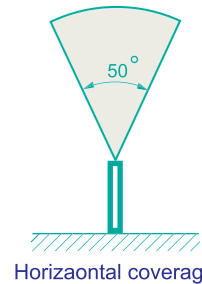

8

D-Link ANT24-1201 Outdoor Directional Yagi Antenna

Remove one default antenna from the wireless device and start to assemble!

Wall Mount

- ① Ant body
- ② 3/4" screw
- ③ Pole mount clip

Pole Mount

- ① Ant body
- ② 2-1/2" hose clamp

Horizontal coverage

Overlook

Vertical coverage

Frequency band	2400-2500 MHz
Antenna gain	12 dBi
VSWR	1.5 max
Polarization	Linear vertical
HPBW / H-plane	50°
HPBW / E-plane	50°
Impedence	50 Ohms
Dimensions LxWxH	280x87x48 mm
Weight	300g without joint