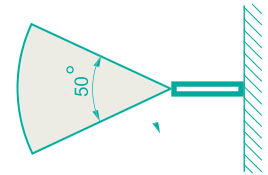

8

D-Link ANT24-1201 Outdoor Directional Yagi Antenna

Remove one default antenna from the wireless device and start to assemble!

Wall Mount

- ① Ant body
- ② 3/4" screw
- ③ Pole mount clip

Pole Mount

- ① Ant body
- ② 2-1/2" hose clamp

Horizontal coverage

Overlook

Vertical coverage

Frequency band	2400-2500 MHz
Antenna gain	12 dBi
VSWR	1.5 max
Polarization	Linear vertical
HPBW / H-plane	50°
HPBW / E-plane	50°
Impedence	50 Ohms
Dimensions LxWxH	280x87x48 mm
Weight	300g without joint