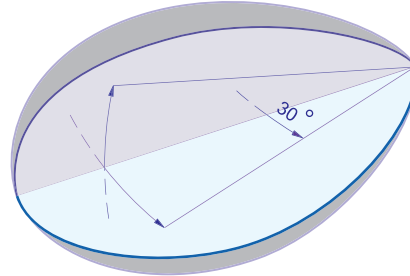

8

D-Link ANT24-1201 Outdoor Directional Yagi Antenna

Remove one default antenna from the wireless device and start to assemble!

Wall Mount

- ① Ant body
- ② 3/4" screw
- ③ Pole mount clip

Pole Mount

- ① Ant body
- ② 2-1/2" hose clamp

Horizontal coverage

Overlook

Vertical coverage

Frequency band	2400-2500 MHz
Antenna gain	12 dBi
VSWR	1.5 max
Polarization	Linear vertical
HPBW / H-plane	50°
HPBW / E-plane	50°
Impedence	50 Ohms
Dimensions LxWxH	280x87x48 mm
Weight	300g without joint