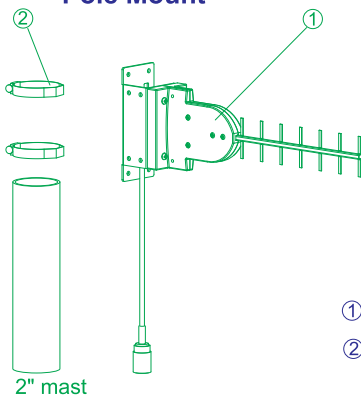

8

D-Link ANT24-1201 Outdoor Directional Yagi Antenna

Remove one default antenna from the wireless device and start to assemble!

Wall Mount

- ① Ant body
- ② 3/4" screw
- ③ Pole mount clip

Pole Mount

- ① Ant body
- ② 2-1/2" hose clamp

Horizontal coverage

Overlook

Vertical coverage

Frequency band	2400-2500 MHz
Antenna gain	12 dBi
VSWR	1.5 max
Polarization	Linear vertical
HPBW / H-plane	50°
HPBW / E-plane	50°
Impedence	50 Ohms
Dimensions LxWxH	280x87x48 mm
Weight	300g without joint

Package Contents:

- ANT24-1201 antenna
- Extension cable (50cm)
- Mounting kit
- Surge protector
- Water-proof tape
- Quick installation guide