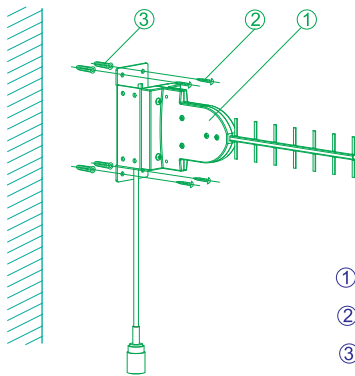

8

D-Link ANT24-1201 Outdoor Directional Yagi Antenna

Remove one default antenna from the wireless device and start to assemble!

Wall Mount

- ① Ant body
- ② 3/4" screw
- ③ Pole mount clip

Pole Mount

- ① Ant body
- ② 2-1/2" hose clamp

Horizontal coverage

Overlook

Vertical coverage

Frequency band	2400-2500 MHz
Antenna gain	12 dBi
VSWR	1.5 max
Polarization	Linear vertical
HPBW / H-plane	50°
HPBW / E-plane	50°
Impedence	50 Ohms
Dimensions LxWxH	280x87x48 mm
Weight	300g without joint

Package Contents:

- ANT24-1201 antenna
- Extension cable (50cm)
- Mounting kit
- Surge protector
- Water-proof tape
- Quick installation guide